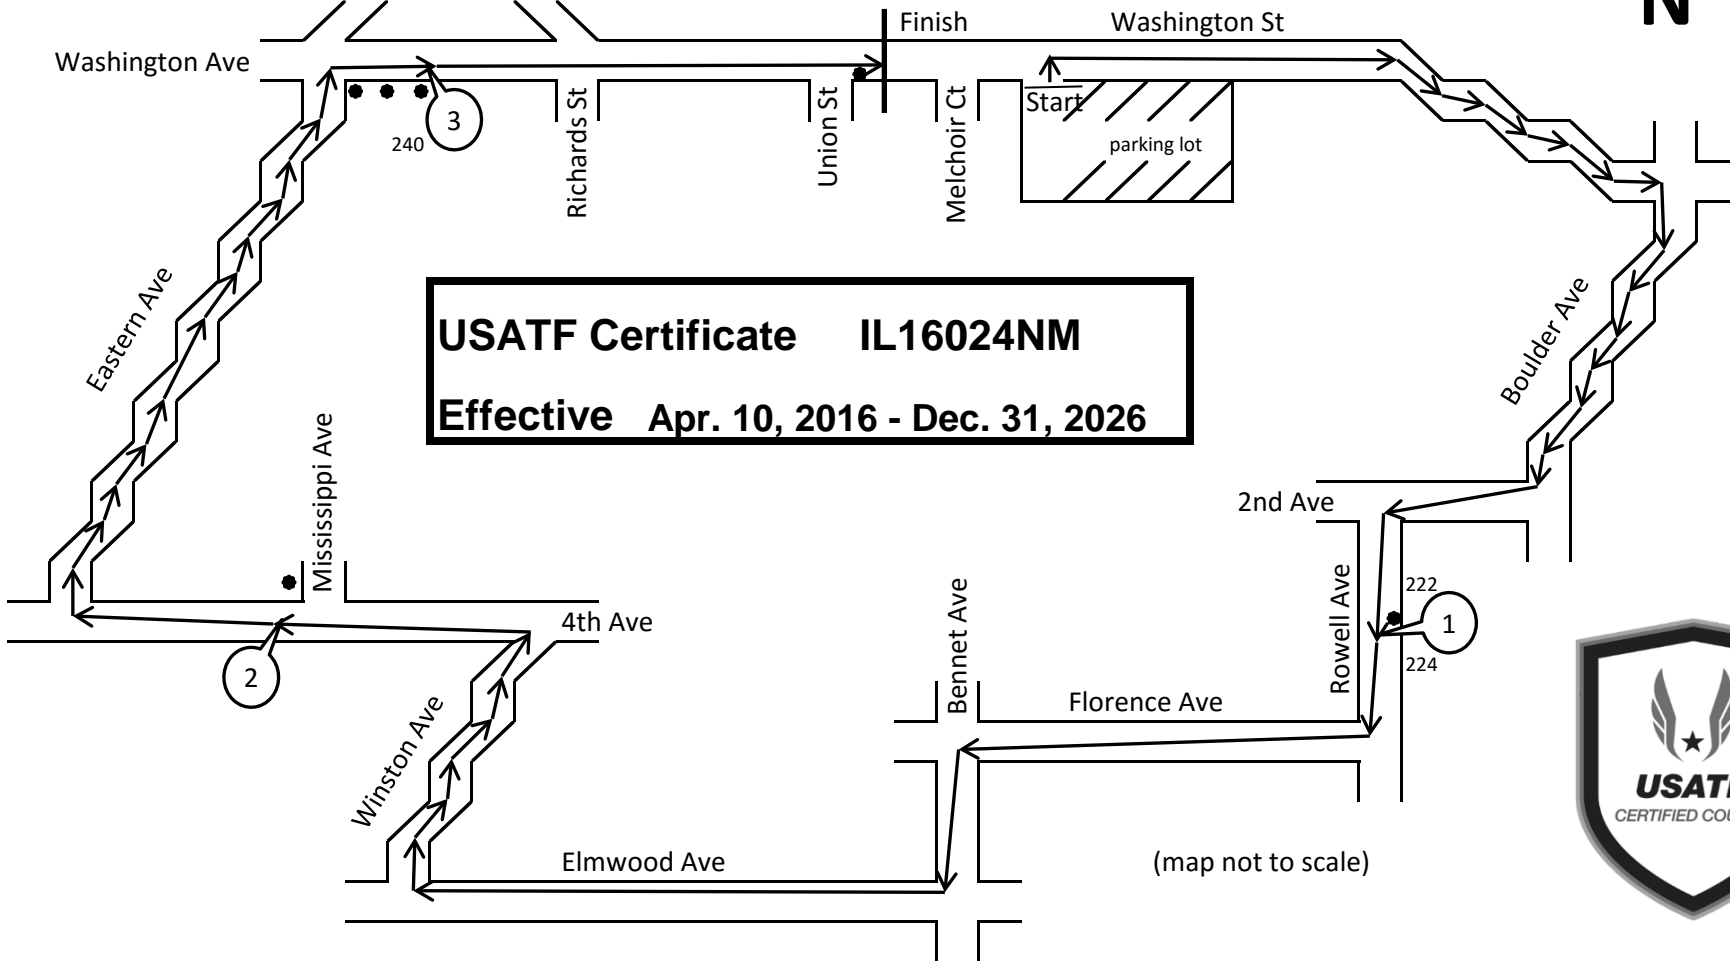

MorningStar Mission: Possible 5K Run/Walk - Joliet, IL

Measured Apr. 09, 2016 by Neyl A Marquez, neylamj@gmail.com

Start: northbound out of parking lot, East edge, adjacent to black fence/gate at exit/entrance to parking lot, then turning directly right eastbound on Washington

Mi. 1: southbound Rowell Ave, mid street, 8' South of manhole cover that's located between 222 and 224 Rowell

Mi. 2: westbound 4th Ave, mid street, 4' 8" West of fire hydrant located at the NW corner of 4th and Mississippi

Mi. 3: eastbound Washington St, South edge, 2' East of 3rd light pole that is East of the SE corner of Washington and Eastern

Finish/5 km: eastbound Washington Ave, South edge, 30' 1" East of Water manhole cover located at the SE corner of Washington and Union